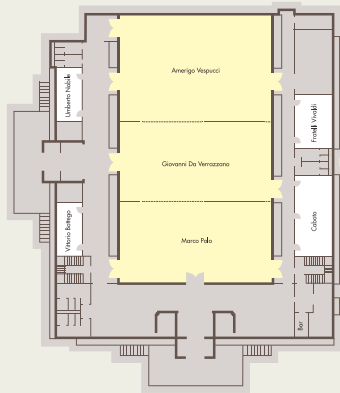

Domina Coral Bay CONGRESS CENTER

DOMINA CORAL BAY HOTEL, RESORT, SPA & CASINO – RED SEA is the ideal destination for MICE (Meeting, Incentive, Conference, Event) varied from a small seminar or board meeting to a large conference or banquet. The Congress Palace is a unique centre with meeting and conference facilities for a capacity of up to 1000 guests, comprising seven meeting rooms, equipped with the latest communication and business facilities, and reception areas adapted to serve a wide selection of coffee breaks and business lunches.

CONFERENCE ROOM	Size (sq.m)	Lenght	Width	Celling height	CAPACITY					
					Theatre	Classroom	Banquet	U-shape	Boardroom	Cabaret
 Ball Room (1+2+ 3)	936	39	24	5.5	1000	500	500	200	150	300
 Amerigo Vespucci 1	360	15	24	5.5	300	140	200	65	60	120
 Giovanni da Verrazzano 2	288	12	24	5.5	250	130	150	50	45	90
 Marco Polo 3	288	12	24	5.5	250	130	150	50	45	90
Caboto	72	12	6	2.4	65	50	30	22	18	36
Fratelli Vivaldi	48	8	6	2.4	40	20	X	10	12	X
Umberto Nobile	32	8	4	2.4	20	12	X	X	10	X
Vittorio Bottego	32	8	4	2.4	20	12	X	X	10	X