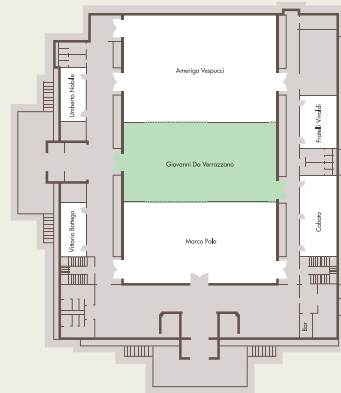

Domina Coral Bay CONGRESS CENTER

DOMINA CORAL BAY HOTEL, RESORT, SPA & CASINO – RED SEA is the ideal destination for MICE (Meeting, Incentive, Conference, Event) varied from a small seminar or board meeting to a large conference or banquet. The Congress Palace is a unique centre with meeting and conference facilities for a capacity of up to 1000 guests, comprising seven meeting rooms, equipped with the latest communication and business facilities, and reception areas adapted to serve a wide selection of coffee breaks and business lunches.

CONFERENCE ROOM	Size (sq.m)	Lenght	Width	Celling height	CAPACITY					
					Theatre	Classroom	Banquet	U-shape	Boardroom	Cabaret
 Ball Room (1+2+ 3)	936	39	24	5.5	1000	500	500	200	150	300
 Amerigo Vespucci 1	360	15	24	5.5	300	140	200	65	60	120
 Giovanni da Verrazzano 2	288	12	24	5.5	250	130	150	50	45	90
 Marco Polo 3	288	12	24	5.5	250	130	150	50	45	90
Caboto	72	12	6	2.4	65	50	30	22	18	36
Fratelli Vivaldi	48	8	6	2.4	40	20	X	10	12	X
Umberto Nobile	32	8	4	2.4	20	12	X	X	10	X
Vittorio Bottego	32	8	4	2.4	20	12	X	X	10	X