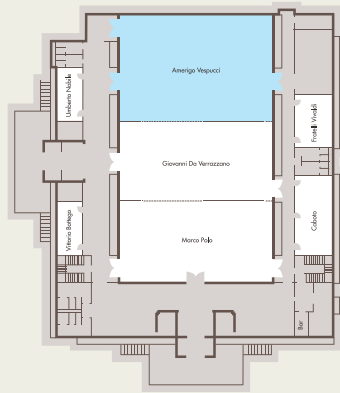

Domina Coral Bay CONGRESS CENTER

DOMINA CORAL BAY HOTEL, RESORT, SPA & CASINO – RED SEA is the ideal destination for MICE (Meeting, Incentive, Conference, Event) varied from a small seminar or board meeting to a large conference or banquet. The Congress Palace is a unique centre with meeting and conference facilities for a capacity of up to 1000 guests, comprising seven meeting rooms, equipped with the latest communication and business facilities, and reception areas adapted to serve a wide selection of coffee breaks and business lunches.

CONFERENCE ROOM	Size (sq.m)	Lenght	Width	Celling height	CAPACITY					
					Theatre	Classroom	Banquet	U-shape	Boardroom	Cabaret
 Ball Room (1+2+ 3)	936	39	24	5.5	1000	500	500	200	150	300
 Amerigo Vespucci 1	360	15	24	5.5	300	140	200	65	60	120
 Giovanni da Verrazzano 2	288	12	24	5.5	250	130	150	50	45	90
 Marco Polo 3	288	12	24	5.5	250	130	150	50	45	90
Caboto	72	12	6	2.4	65	50	30	22	18	36
Fratelli Vivaldi	48	8	6	2.4	40	20	X	10	12	X
Umberto Nobile	32	8	4	2.4	20	12	X	X	10	X
Vittorio Bottego	32	8	4	2.4	20	12	X	X	10	X