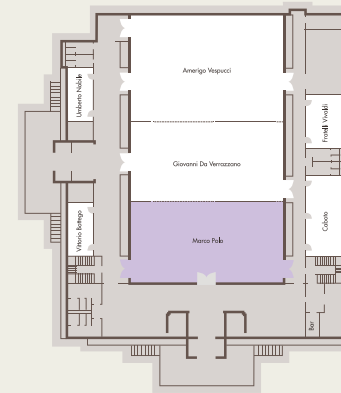

Domina Coral Bay CONGRESS CENTER

DOMINA CORAL BAY HOTEL, RESORT, SPA & CASINO – RED SEA is the ideal destination for MICE (Meeting, Incentive, Conference, Event) varied from a small seminar or board meeting to a large conference or banquet. The Congress Palace is a unique centre with meeting and conference facilities for a capacity of up to 1000 guests, comprising seven meeting rooms, equipped with the latest communication and business facilities, and reception areas adapted to serve a wide selection of coffee breaks and business lunches.

CONFERENCE ROOM	Size (sq.m)	Lenght	Width	Celling height	CAPACITY					
					Theatre	Classroom	Banquet	U-shape	Boardroom	Cabaret
 Ball Room (1+2+ 3)	936	39	24	5.5	1000	500	500	200	150	300
 Amerigo Vespucci 1	360	15	24	5.5	300	140	200	65	60	120
 Giovanni da Verrazzano 2	288	12	24	5.5	250	130	150	50	45	90
 Marco Polo 3	288	12	24	5.5	250	130	150	50	45	90
Caboto	72	12	6	2.4	65	50	30	22	18	36
Fratelli Vivaldi	48	8	6	2.4	40	20	X	10	12	X
Umberto Nobile	32	8	4	2.4	20	12	X	X	10	X
Vittorio Bottego	32	8	4	2.4	20	12	X	X	10	X