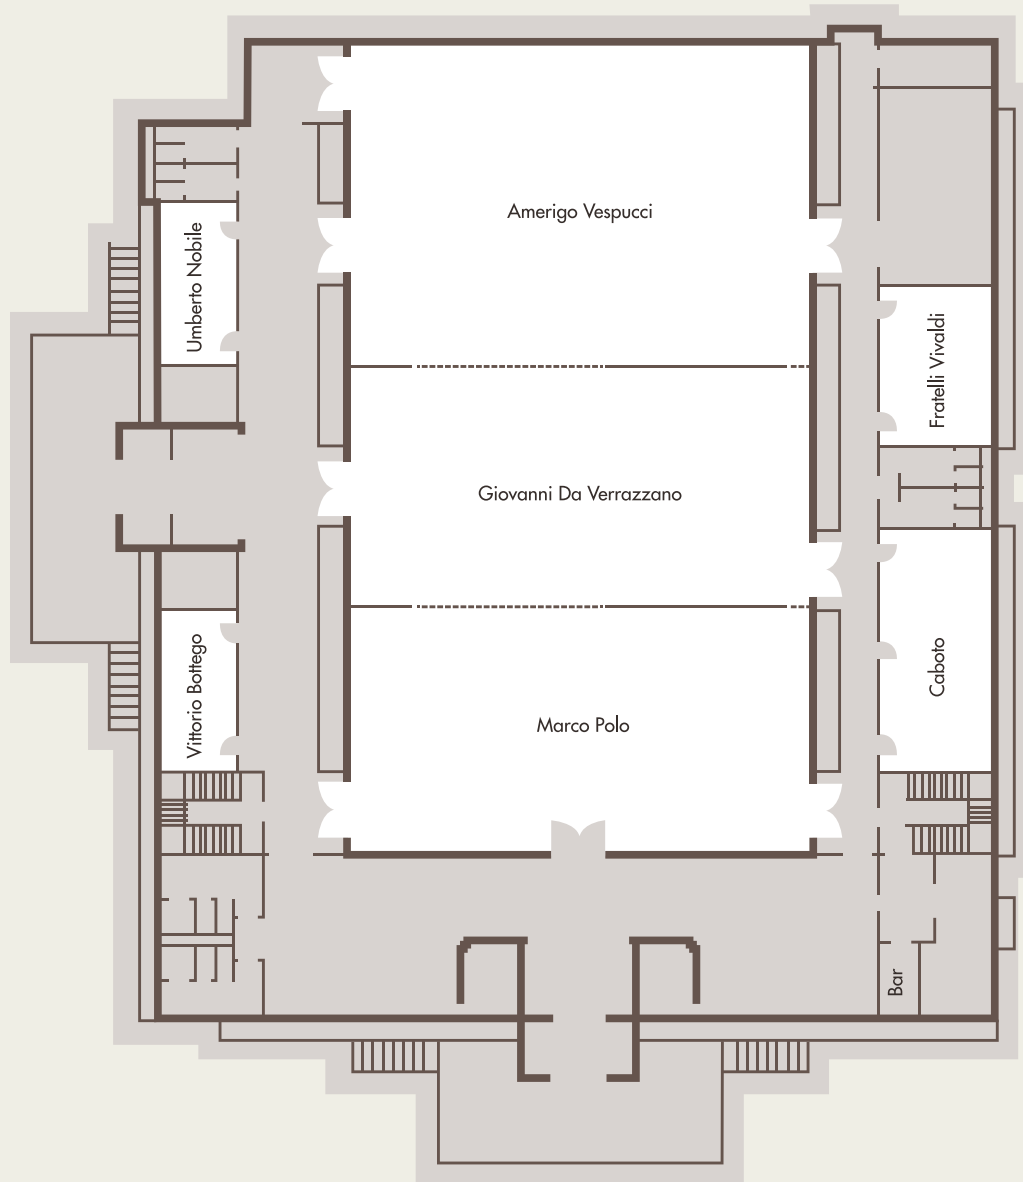

Domina Coral Bay CONGRESS CENTER

DOMINA CORAL BAY HOTEL, RESORT, SPA & CASINO – RED SEA is the ideal destination for MICE (Meeting, Incentive, Conference, Event) varied from a small seminar or board meeting to a large conference or banquet. The Congress Palace is a unique centre with meeting and conference facilities for a capacity of up to 1000 guests, comprising seven meeting rooms, equipped with the latest communication and business facilities, and reception areas adapted to serve a wide selection of coffee breaks and business lunches.

CONFERENCE ROOM	Size (sq.m)	Lenght	Width	Celling height	CAPACITY					
					Theatre	Classroom	Banquet	U-shape	Boardroom	Cabaret
 Ball Room (1+2+ 3)	936	39	24	5.5	1000	500	500	200	150	300
 Amerigo Vespucci 1	360	15	24	5.5	300	140	200	65	60	120
 Giovanni da Verrazzano 2	288	12	24	5.5	250	130	150	50	45	90
 Marco Polo 3	288	12	24	5.5	250	130	150	50	45	90
Caboto	72	12	6	2.4	65	50	30	22	18	36
Fratelli Vivaldi	48	8	6	2.4	40	20	X	10	12	X
Umberto Nobile	32	8	4	2.4	20	12	X	X	10	X
Vittorio Bottego	32	8	4	2.4	20	12	X	X	10	X