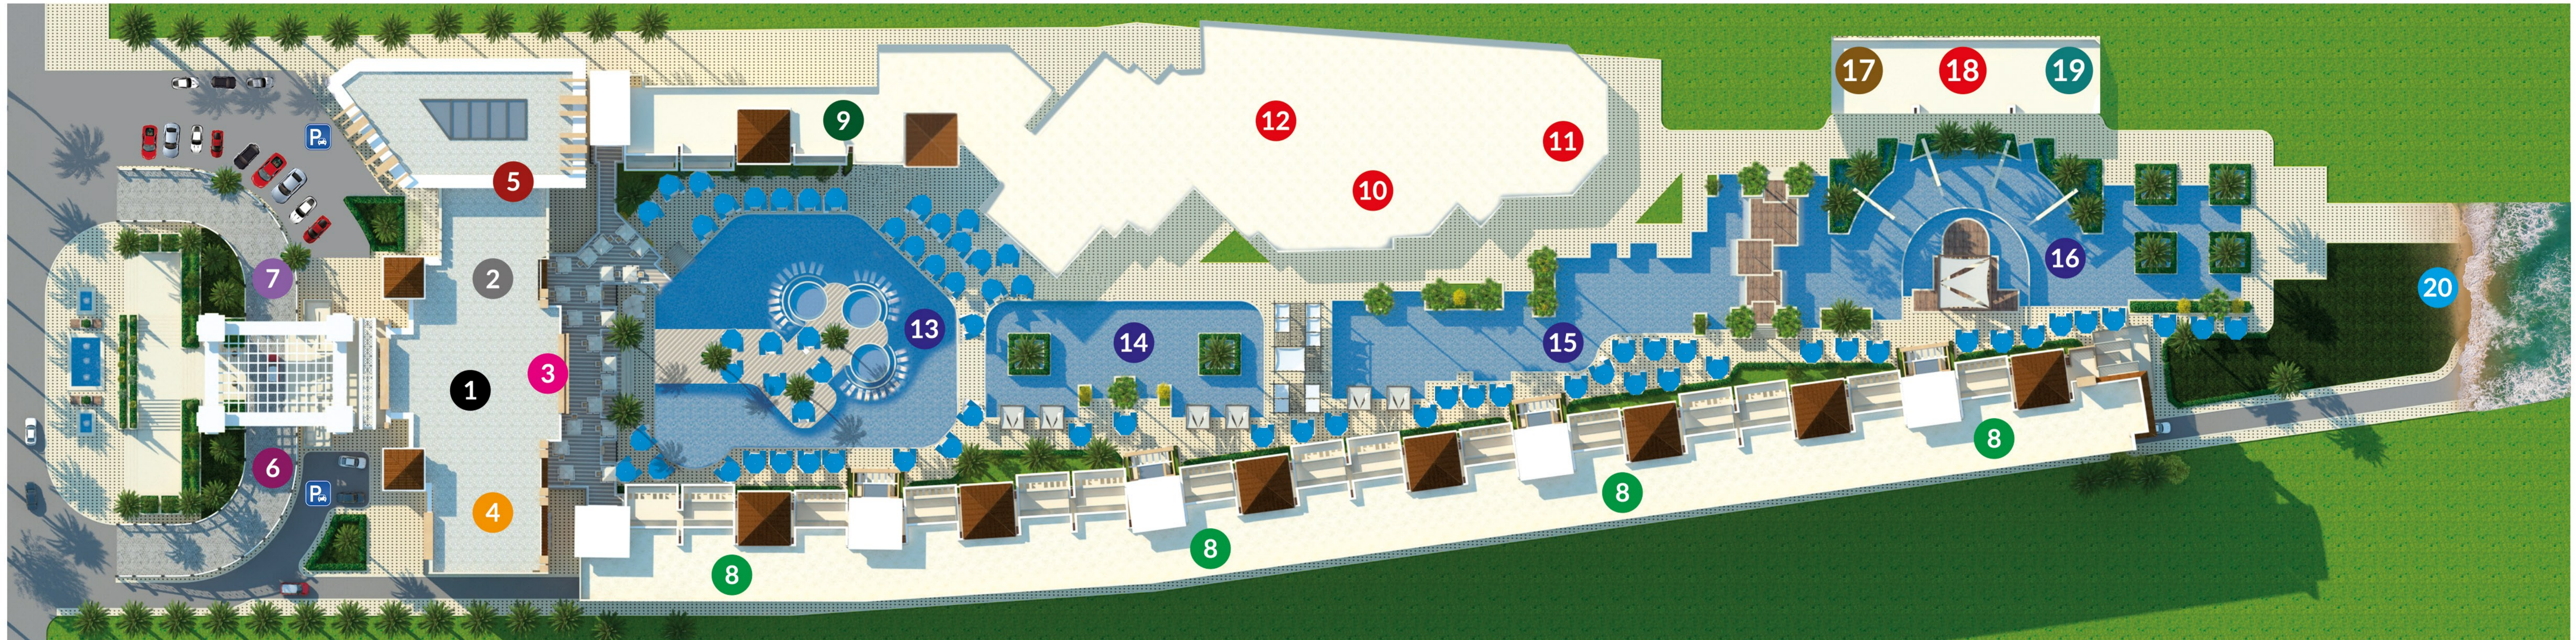

BLU SPA RESORT

1 LOBBY 1ST FLOOR

2 LOBBY BAR 1ST FLOOR

3 SPA G.FLOOR

4 GOLDEN LOUNGE 3RD FLOOR

5 BLUE LOUNGE RESTAURANT 3RD FLOOR

6 CLINIC

7 BAZZAR

8 ROOMS BUILDING "1000"

G.Floor (1101 - 1145) / 1st Floor (1201 - 1245)
2nd Floor (1301 - 1345) / 3rd Floor (1401 - 1445)
4th Floor (1501 - 1545)

9 ROOMS BUILDING "2000"

G.Floor (2101 - 2117) / 1st Floor (2201 - 2217)
2nd Floor (2301 - 2317) / 3rd Floor (2401 - 2426)
4th Floor (2501 - 2526)

10 ALFREDO RESTAURANT G.FLOOR

11 ALFREDO CAFE G.FLOOR

12 CULINA RESTAURANT 1ST FLOOR

13 - 16 POOLS

17 BEACH BAR

18 TOWEL CENTER

19 ANIMATION DESK

20 BEACH