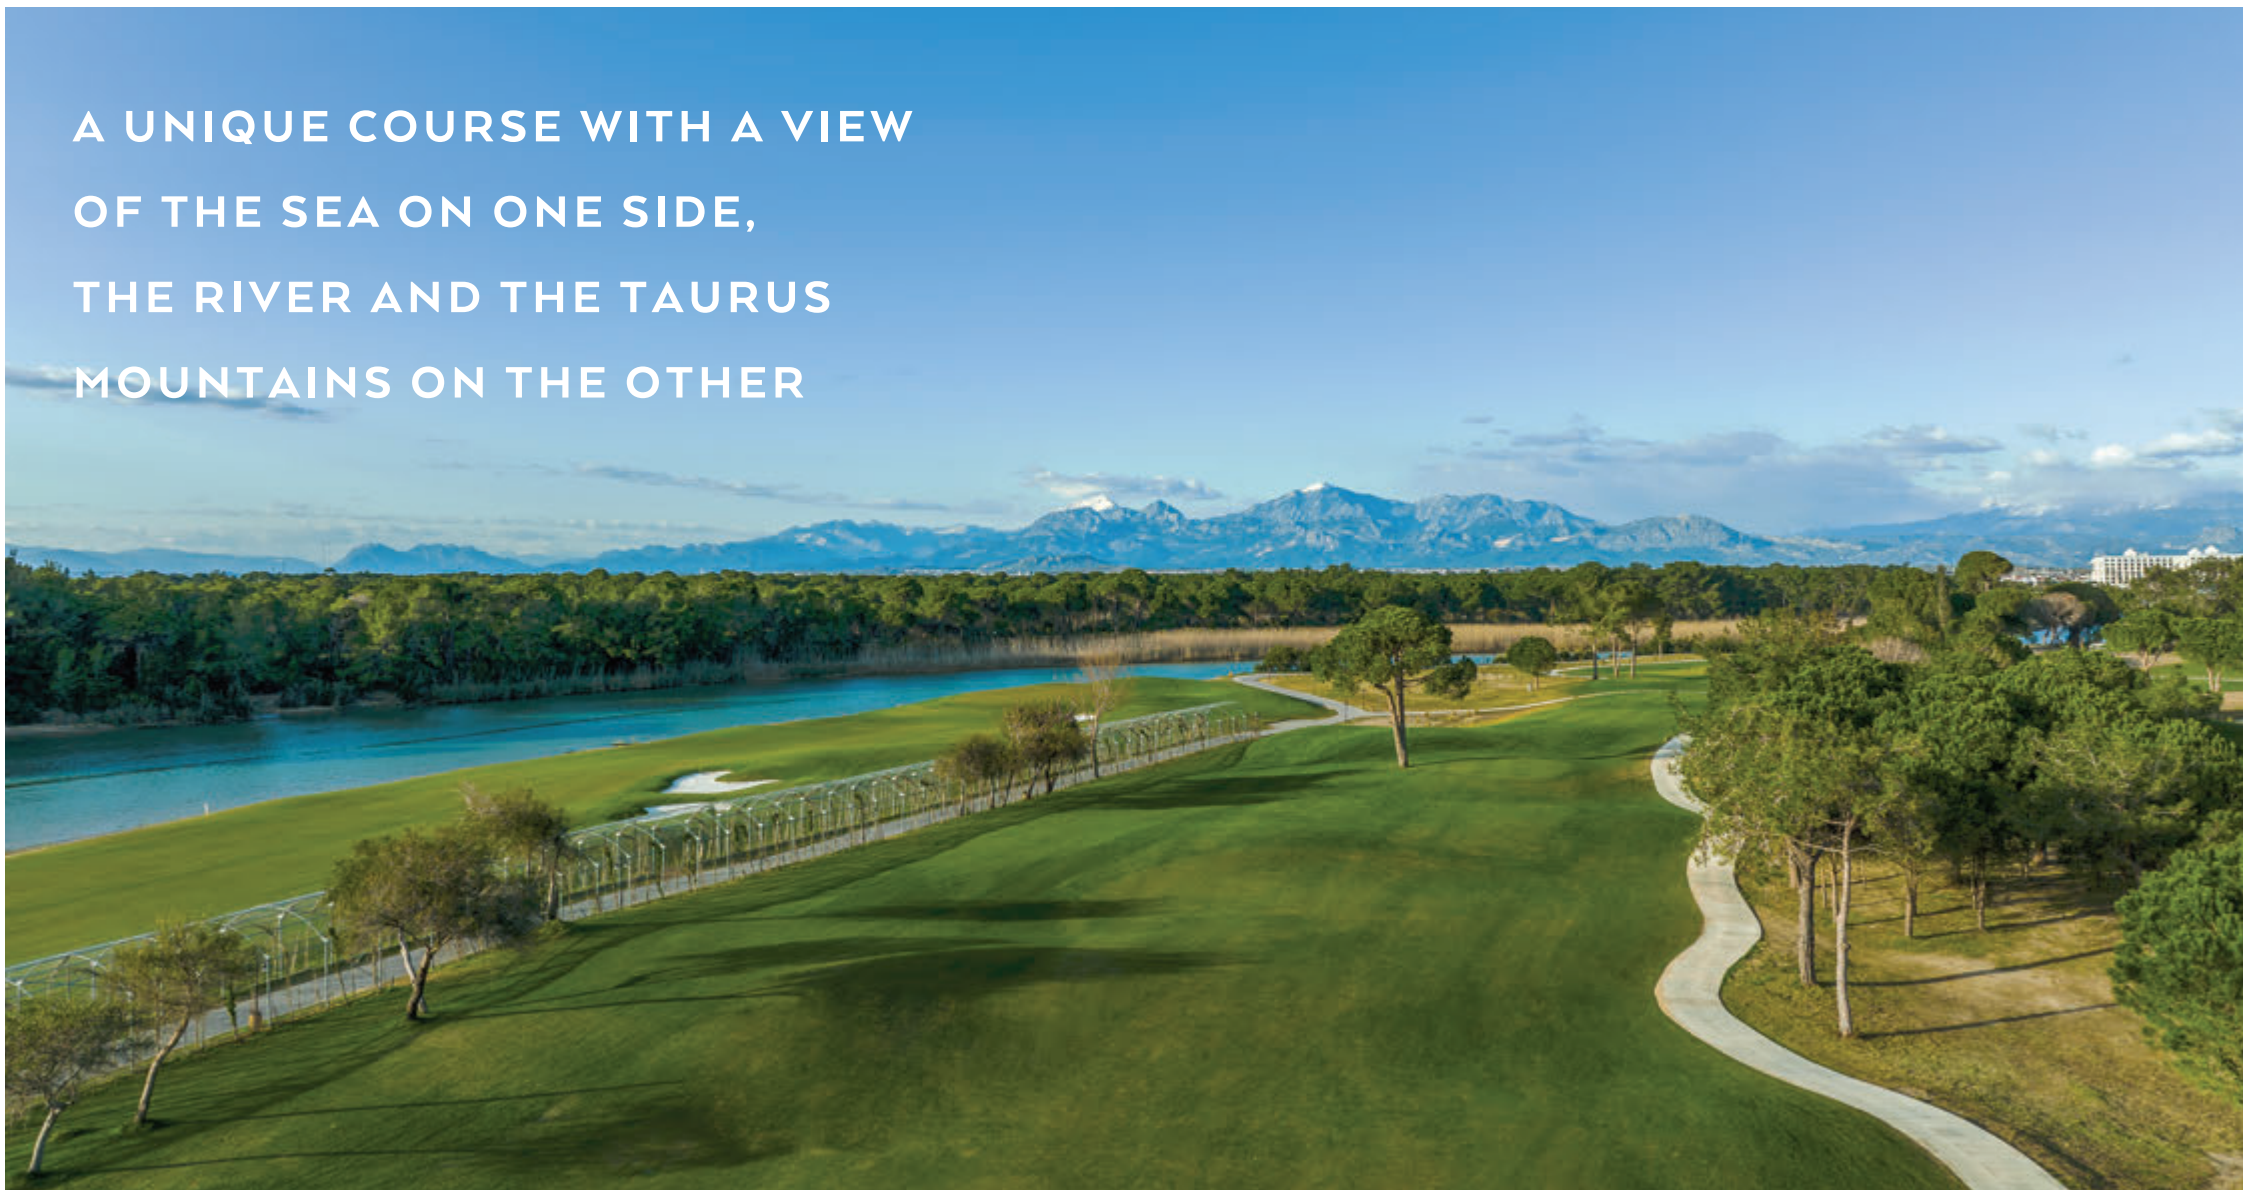

CULLINAN
LINKS GOLF CLUB

**ALL
YEAR
ROUND GOLF**

Being the only golf course in Turkey by a river and the sea, Cullinan Links Golf Club is offering a unique golfing experience. The course has been designed to have 36 holes (9 pits with floodlight) by the world-famous “European Golf Design”, the official design company of the European tour.

36

CULLINAN GOLF CLUB; GOLF & LIFE

A UNIQUE COURSE WITH A VIEW
OF THE SEA ON ONE SIDE,
THE RIVER AND THE TAURUS
MOUNTAINS ON THE OTHER

Floodlit *Driving Range*

World-class golf training from internationally certified golf instructors at the Golf Academy

An aerial photograph of a lush green golf course. The course is characterized by rolling hills, numerous mature trees, and several water features. Two prominent ponds in the lower-left quadrant have active fountains spraying water upwards. A winding path or fairway cuts through the center of the course. The overall scene is bright and well-maintained.