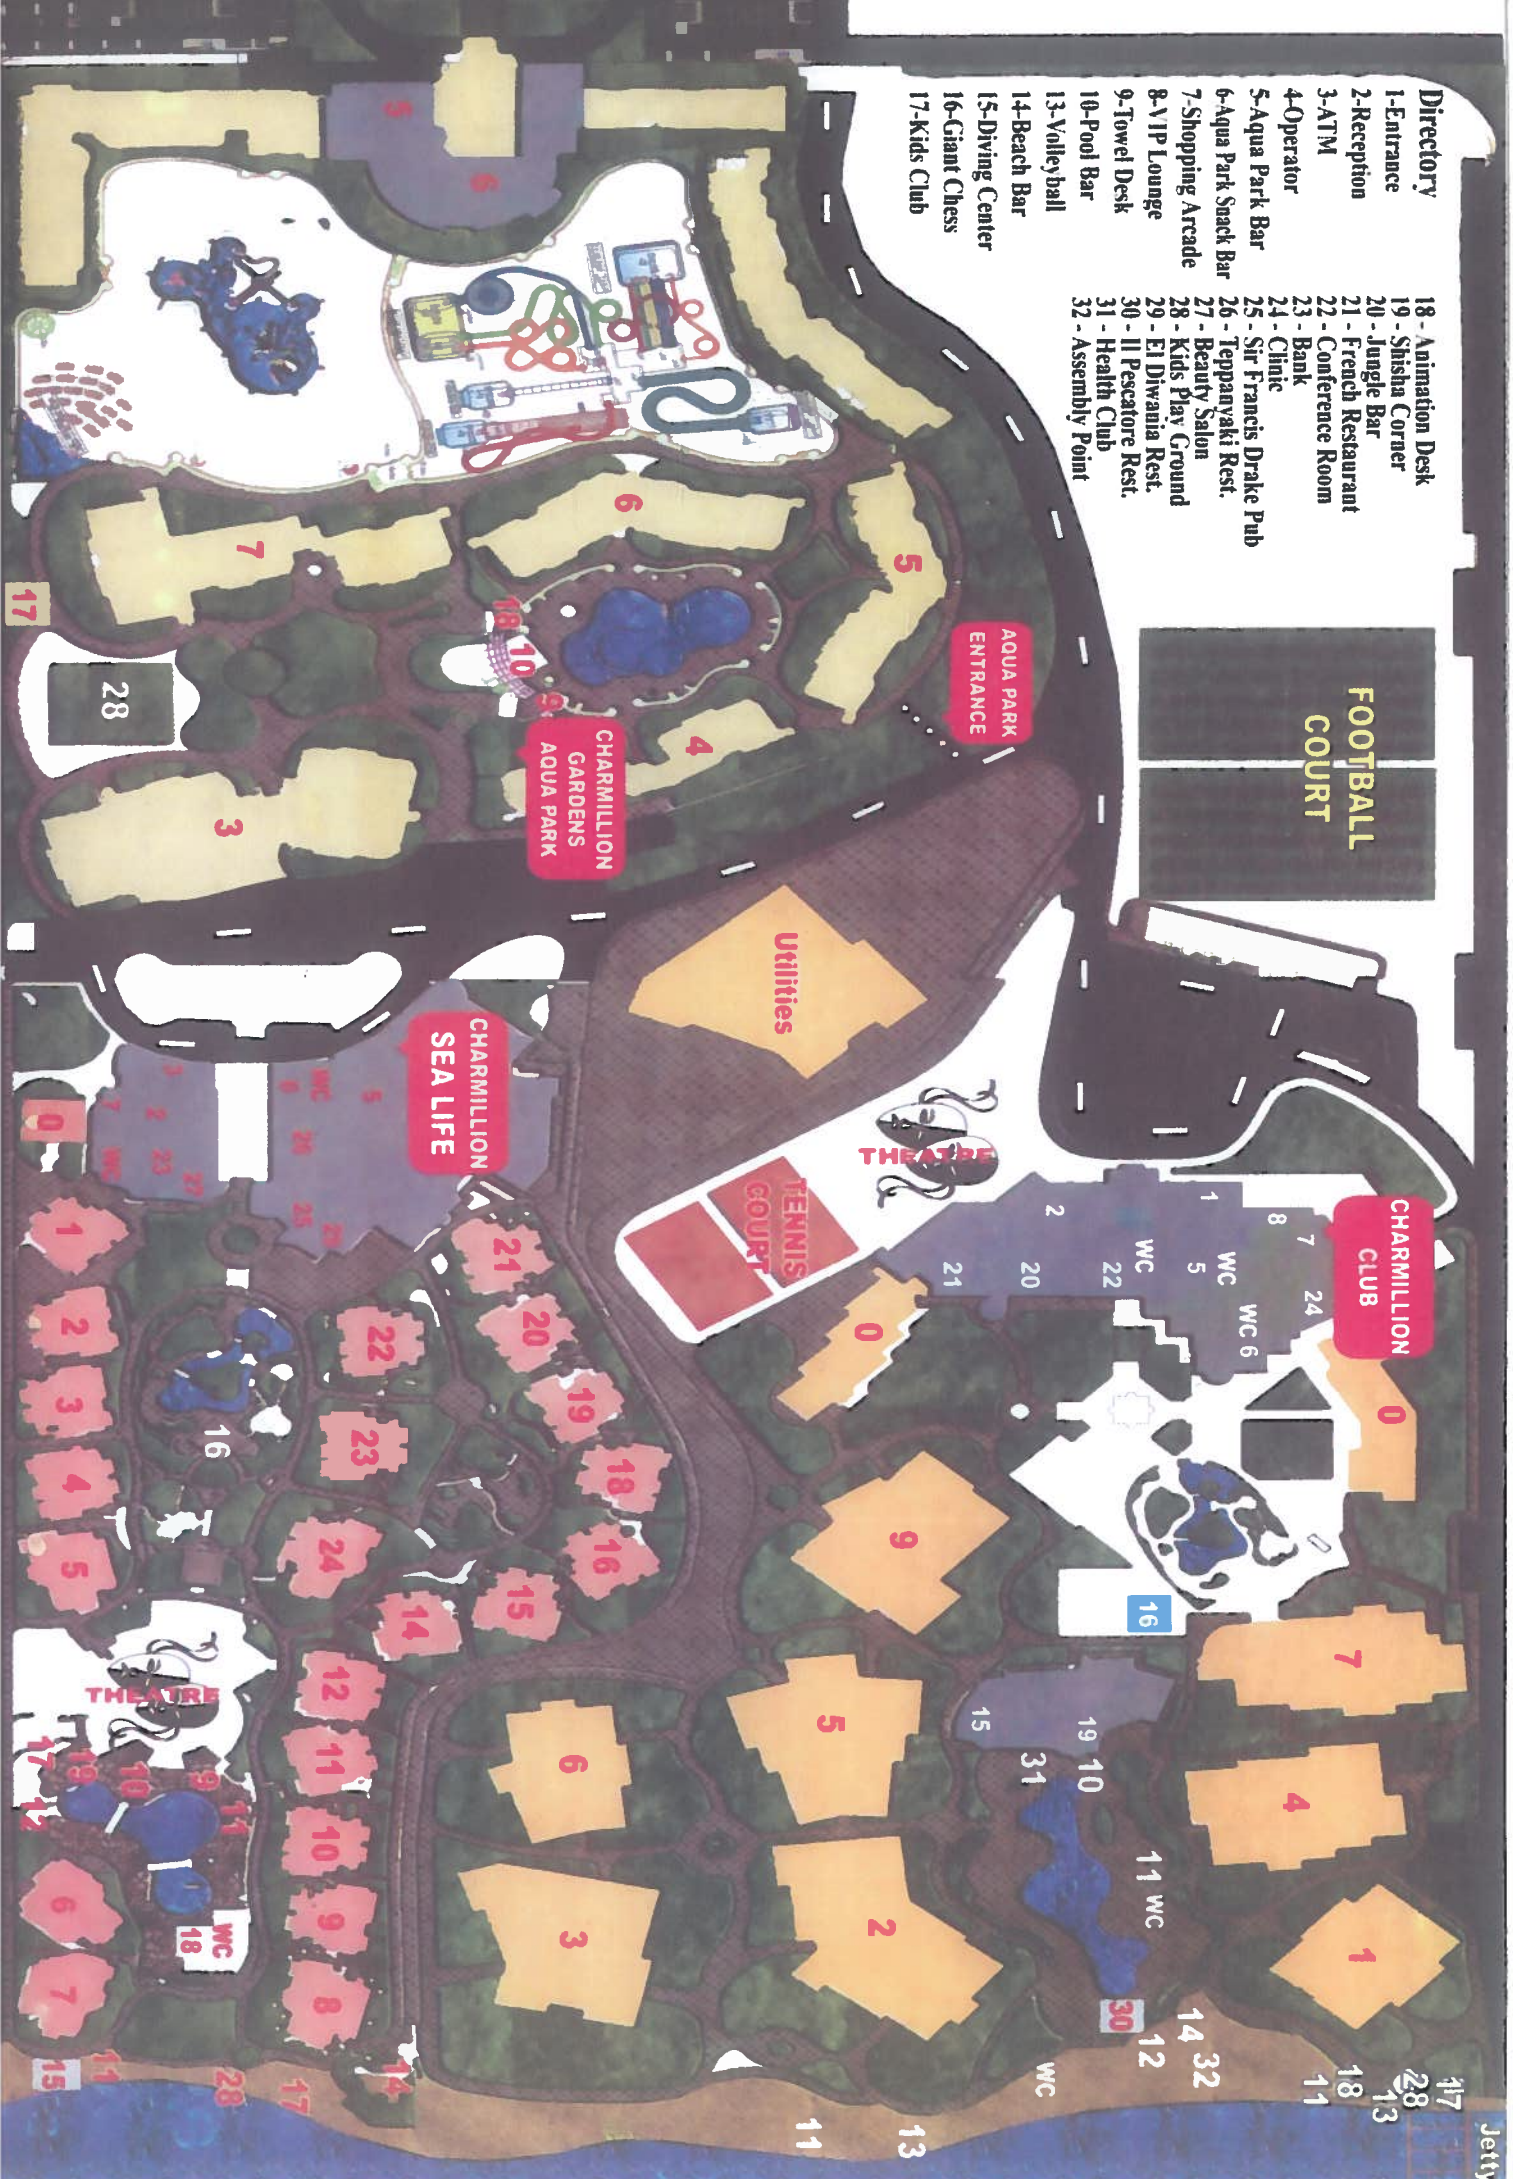

- Directory**
- 1-Entrance
  - 2-Reception
  - 3-ATM
  - 4-Operator
  - 5-Aqua Park Bar
  - 6-Aqua Park Snack Bar
  - 7-Shopping Arcade
  - 8-VIP Lounge
  - 9-Towel Desk
  - 10-Pool Bar
  - 13-Volleyball
  - 14-Beach Bar
  - 15-Diving Center
  - 16-Giant Chess
  - 17-Kids Club

- 18-Animation Desk
- 19-Shisha Corner
- 20-Jungle Bar
- 21-French Restaurant
- 22-Conference Room
- 23-Bank
- 24-Clinic
- 25-Sir Francis Drake Pub
- 26-Teppanyaki Rest.
- 27-Beauty Salon
- 28-Kids Play Ground
- 29-El Diwan Rest.
- 30-II Pescatore Rest.
- 31-Health Club
- 32-Assembly Point

**FOOTBALL COURT**

**CHARMILLION CLUB**

**TENNIS COURT**

**CHARMILLION SEA LIFE**

**CHARMILLION GARDENS AQUA PARK**

**AQUA PARK ENTRANCE**

**UTILITIES**

**THEATRE**

Jetty