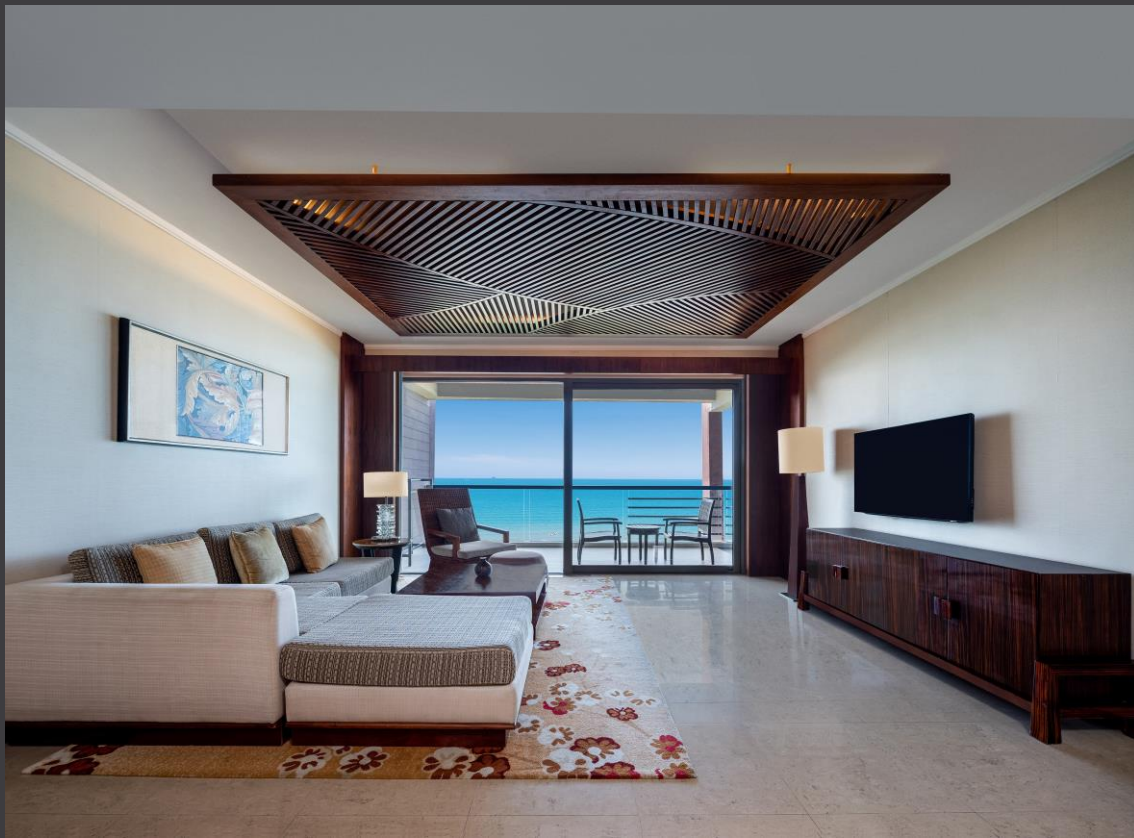

面积达45平米，尽享180度无遮挡一线豪华全海景观，露台俯瞰迷人大海，守候海上落日余晖；亦可欣赏热带园林、泳池景观和秀丽山景。

EXECUTIVE SUITE
OCEANVIEW
行政海景套房

The 78-square-meter Executive Ocean View Suite consists of one living room and one bedroom. Enjoys the courtesy of the executive lounge. Enjoy a 180-degree, unobstructed sea view, overlooking the stunning sea from the terrace, overlooking the garden and pools, with a panoramic view of Coconut Grove Bay.

78平米的行政海景套房由一间客厅和一间卧室组成，入住尊享行政酒廊礼遇。尽享180度无遮挡壮阔海景，露台俯瞰迷人大海，鸟瞰酒店园林和泳池，椰林海湾景致尽收眼底。

EXECUTIVE LUXURY SUITES GRAND OCEANVIEW

豪华行政全海景套房

The 156-square-meter executive luxury suite grand oceanview consists of 1 living room, 1 bedroom and a large 76 square-meter balcony overlooking the sea.

156平米的豪华行政全海景套房由一间客厅、一间卧室和一个约76平方米超大观海阳台组成，入住尊享行政酒廊礼遇。

PRESIDENTIAL SUITE

总统套房

With an area of 350 square meters, the presidential suite includes two spacious bedrooms, a dining area for up to eight people, a large reception and living space, a high level of enjoyment and a private bar. Enjoy a self-evident luxury of stay in this fully functional suite while embrace a spectacular 180-degree panoramic view of Sanya Bay, the garden and pools landscape.

总统套房面积达350平米，套房包含两间宽敞的卧室、容纳8人的用餐区域、超大会客与起居空间，至尊层高享受以及私人酒吧。功能完善，且能享有壮观的180度全方位视角景观，三亚湾美景和酒店园林、泳池景观尽收眼底，高贵奢华不言而喻。

APARTMENT DELUXE SUITE-2 BEDROOM 观海阁全海景2居套房

The 2-bedroom apartment suite with full sea view covers an area of 120 square meters, consisting of 1 living room, 1 master bedroom, 1 guest bedroom and 2 bathrooms, and is equipped with a dining table for four people, a vertical refrigerator and a roller washing machine. With complete facilities and 180-degree full sea view balcony, it is warm and comfortable overlooking Sanya Bay panoramic view.