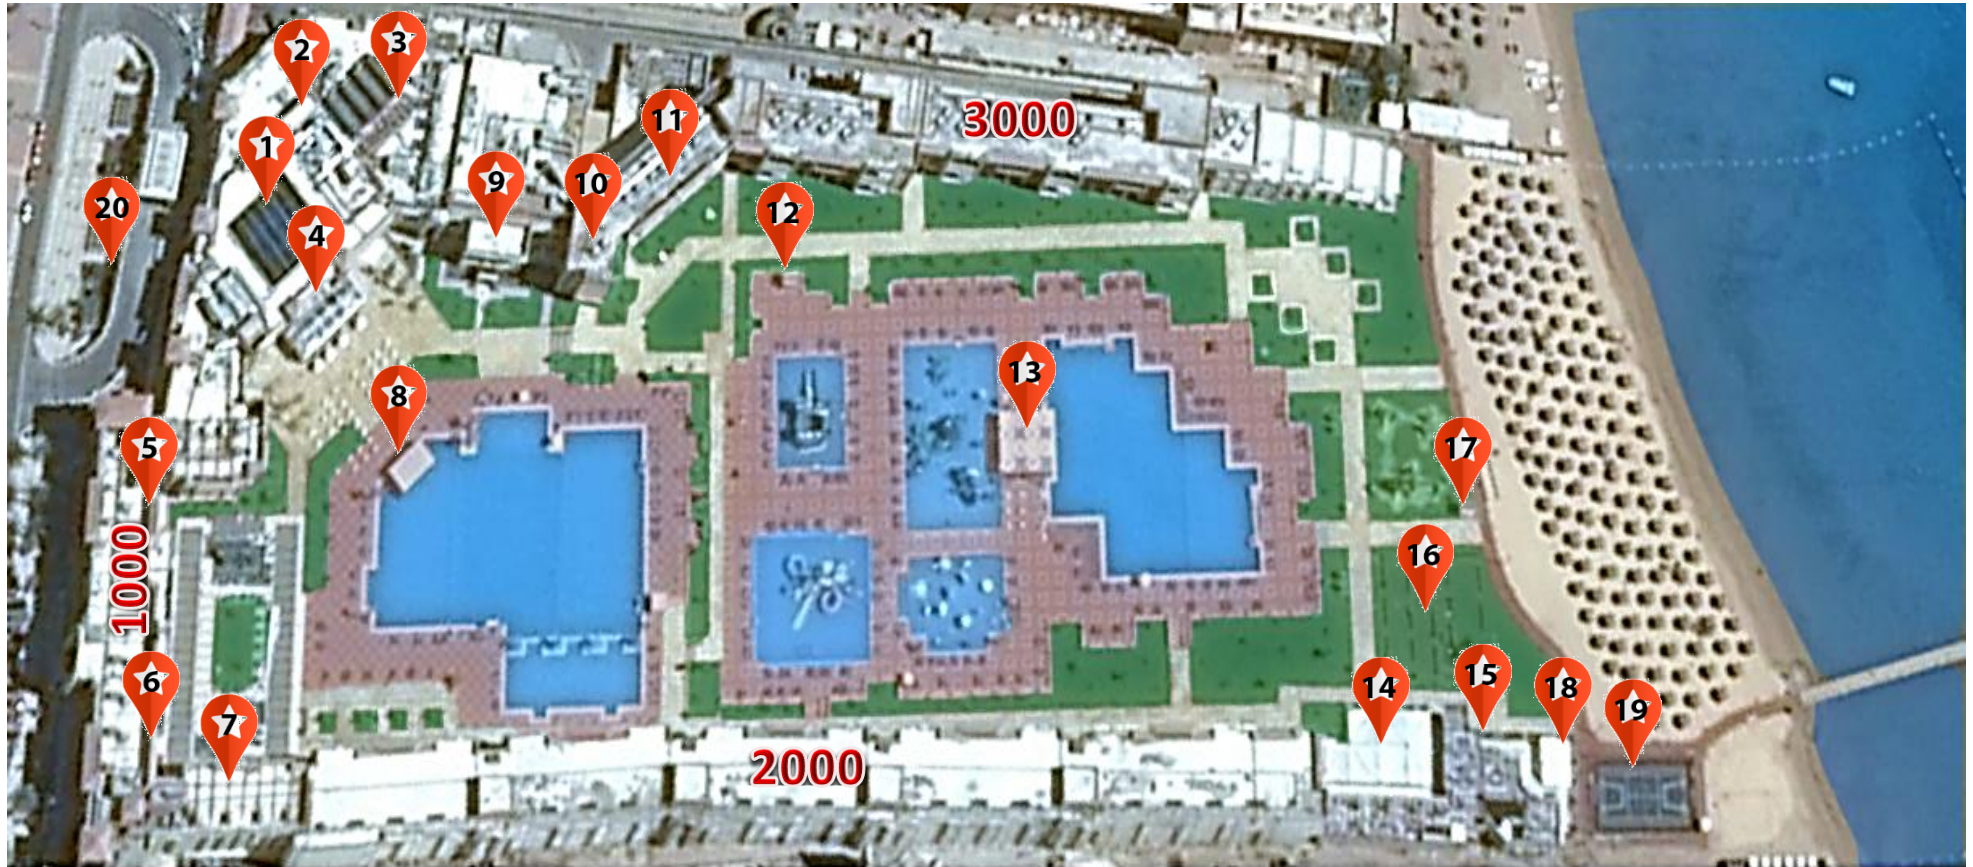

White Beach Hotel Map

- | | | |
|---------------------------------------|-----------------------------|----------------------|
| (1) Reception | (8) White Bar | (15) Red Sky Bar |
| (2) Lobby Bar | (9) Spa | (16) Mini Golf |
| (3) Wow Bar / Restaurant / Sports Bar | (10) Kids Club | (17) Towel Box |
| (4) Soprano Restaurant | (11) Clinic | (18) Diving Center |
| (5) L'Asiatique Restaurant | (12) Towel Box | (19) Tennis Court |
| (6) Saffron Restaurant | (13) Olympus Bar | (20) Shopping Center |
| (7) Millennium Bar | (14) Food Court / Beach Bar | |