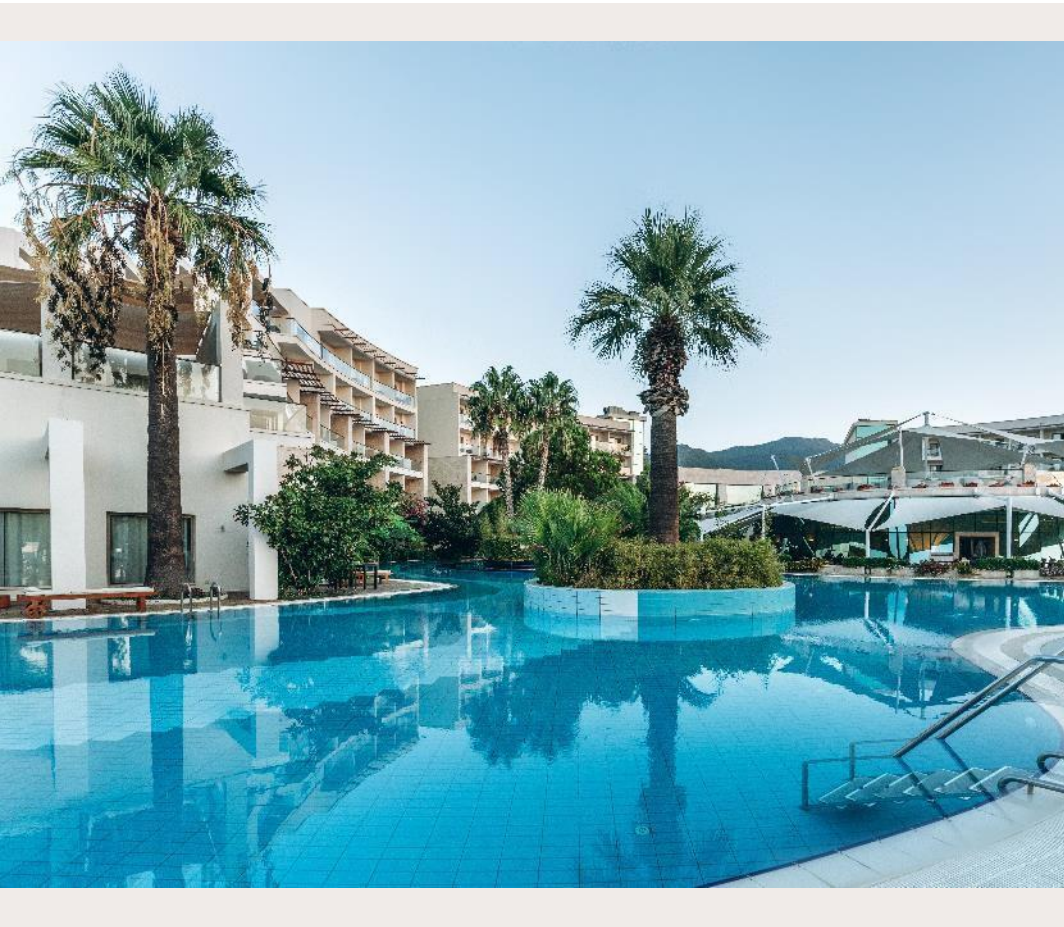

BEACH & POOLS

Hotel owns sandy beach

Pools: 2 Outdoor swimming pools

1 Outdoor swimming Pool, 5500 m³ - 140 cm deep

Separate Children's pool: 5 m³ - 40 cm deep Aqua Park with 3 Water Slides. Pool: 250 m³ - 140 cm deep

Indoor Swimming Pool: 400 m³ -140 cm deep (only April & October)

Indoor Children's pool: 5 m³ - 45 cm deep (only April & October)

Towels, sun beds and sunshades are provided free of charge

Pool and Aquapark Regulations, which are determined according to International Standards, are available in the QR information system located in the rooms at our hotels.