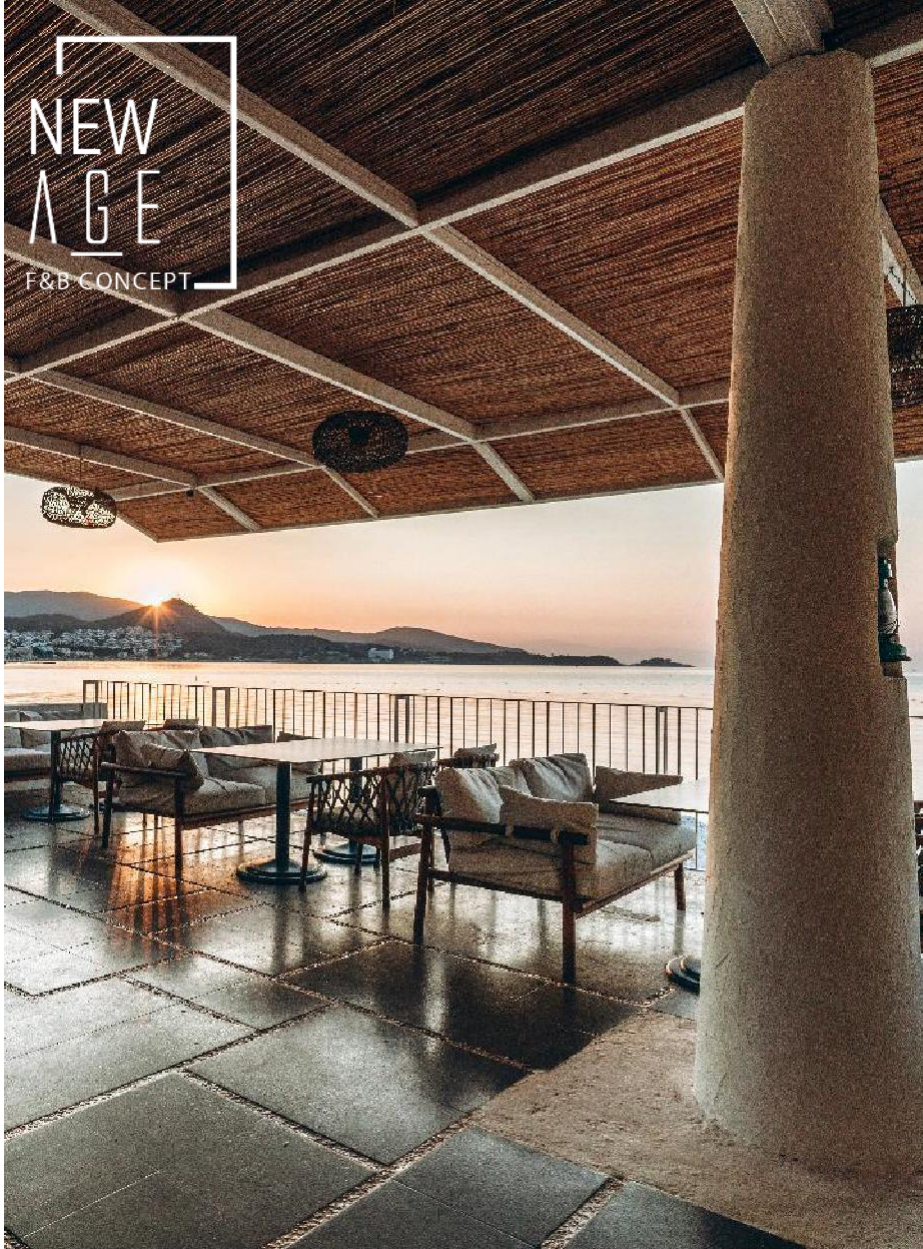

ALL – IN FOOD

Breakfast, lunch and dinner in the main restaurant buffet with seasonal organic food corner, fresh orange juice at breakfast

Late breakfast at Bistro 10:00-11:00

Snack service at Quentine 12:30 – 16:00

Bistro serving fresh pastries and cookies with coffee & tea 11:00-23:00

Snack service at Bistro 15:00-18:00

Late Dinner at Bistro 23:00 – 01:00

Late Snack at Bistro 01:00 - 06:00

Ice Cream served daily during lunch and dinner at the main restaurant and Bistro

*** A'la Carte Restaurants - Reservation is required through Paloma Hotels App or Guest Relations, a la carte restaurants can be booked each once per 7 full days.

Wabi Sabi - Fusion Far East - free of charge

Quentine - Contemporary Mediterranean - free of charge

Curio - BBQ – with an extra charge

Dem Meyhane –Seafood and Aegean Mezze Restaurant – free of charge

Beach & Pool Concept: Summer Coolers, fruits and small snacks served to the sun beds at the beach and pool area at certain times

Kids' Chef: Our Kids' Chef combines fresh and healthy products with entertainment to bring out nutritious and fun meals for our little guests.

24 hr room service with an extra charge. Orders can be made through Paloma Hotels App.

*** Our a'la carte restaurant is open six days a week.