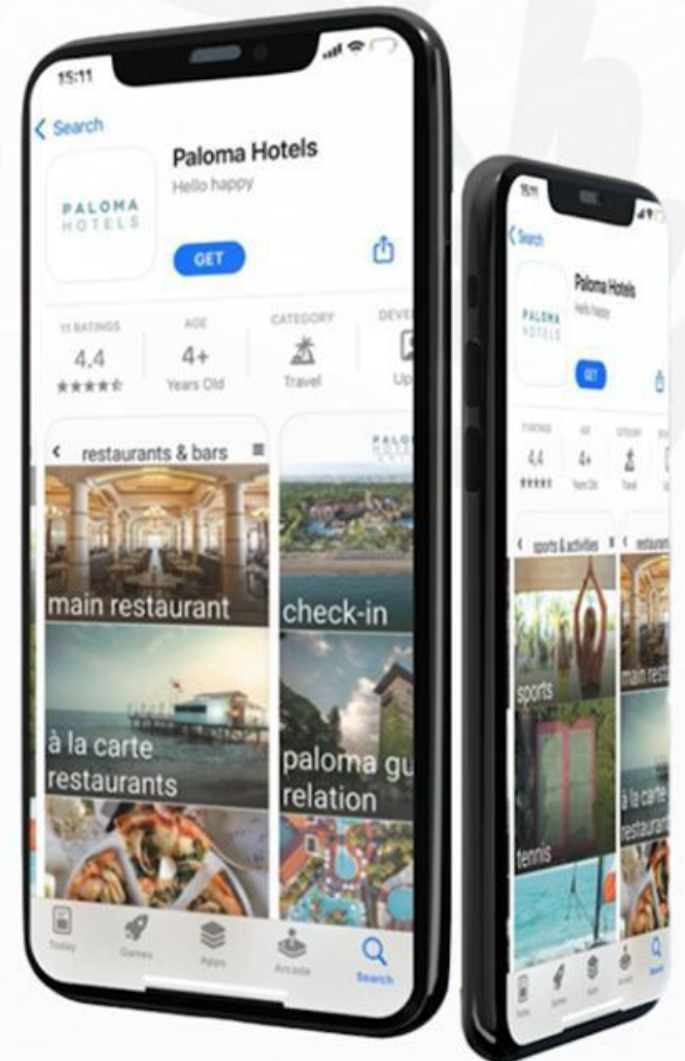

SMART & USER-FRIENDLY PALOMA APP

Sign up on our website.
Start collecting your points.

Plan your own vacation!

PALOMA
HOTELS

PASHA

Fact Sheet | Summer 2026

TURKIYE | PALOMA FINESSE SIDE • PALOMA GRIDA • PALOMA MARINA SUITES • PALOMA OCEANA
PALOMA ORENDA • PALOMA PASHA • PALOMA PERISSA • PALOMA SENCIA